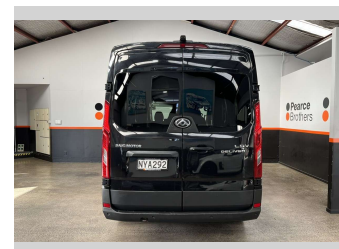

2021 LDV Deliver 9 BIGGER, DIESEL, AUTO, NZ NEW

Purchase Price **\$27,990**
Includes GST, Registration & Licensing

Finance may be available on this vehicle. Ask one of our friendly staff for more information.

Body Style
5 door, People Movers

Odometer
92,363 km

Engine
1996 cc, Diesel

Fuel Type
Diesel

Transmission
Automatic

Wheels
-

VIN
LSH14J7C8MA172078

Interior
-