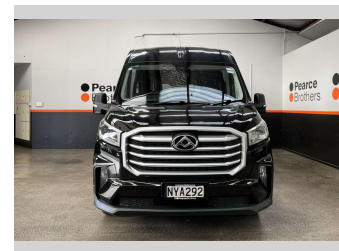

2021 LDV Deliver 9 BIGGER, DIESEL, AUTO, NZ NEW

Purchase Price **\$27,990**
Includes GST, Registration & Licensing

Finance may be available on this vehicle. Ask one of our friendly staff for more information.

Body Style
5 door, People Movers

Odometer
92,363 km

Engine
1996 cc, Diesel

Fuel Type
Diesel

Transmission
Automatic

Wheels
-

VIN
LSH14J7C8MA172078

Interior
-