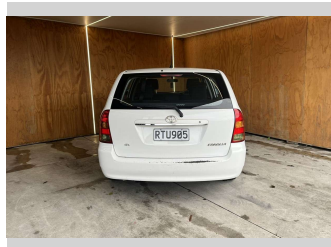

2007 Toyota Corolla GL, 1.8L PETROL, CHEAP

Purchase Price

\$4,990

Includes GST, Registration & Licensing

Finance may be available on this vehicle. Ask one of our friendly staff for more information.

Gain peace of mind with Mechanical Breakdown Insurance. **Ask us how.**

Body Style

5 door, Wagon

Odometer

193,030 km

Engine

1794 cc

Fuel Type

Petrol