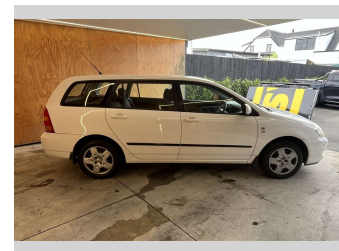

2007 Toyota Corolla GL, 1.8L PETROL, CHEAP

Purchase Price

\$4,990

Includes GST, Registration & Licensing

Finance may be available on this vehicle. Ask one of our friendly staff for more information.

Gain peace of mind with Mechanical Breakdown Insurance. **Ask us how.**

Body Style

5 door, Wagon

Odometer

193,030 km

Engine

1794 cc

Fuel Type

Petrol