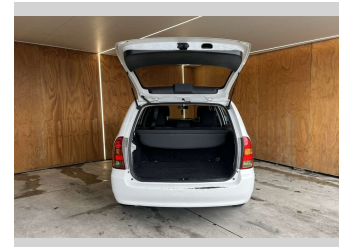

2007 Toyota Corolla GL, 1.8L PETROL, CHEAP

Purchase Price

\$4,990

Includes GST, Registration & Licensing

Finance may be available on this vehicle. Ask one of our friendly staff for more information.

Gain peace of mind with Mechanical Breakdown Insurance. **Ask us how.**