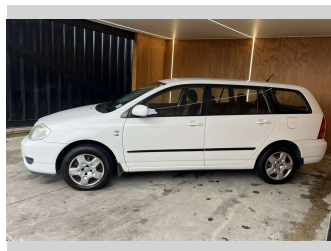

2007 Toyota Corolla GL, 1.8L PETROL, CHEAP

Purchase Price

\$4,990

Includes GST, Registration & Licensing

Finance may be available on this vehicle. Ask one of our friendly staff for more information.

Gain peace of mind with Mechanical Breakdown Insurance. **Ask us how.**

Body Style

5 door, Wagon

Odometer

193,030 km

Engine

1794 cc

Fuel Type

Petrol