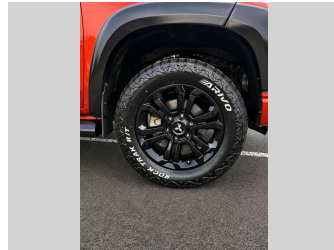

2020 Mitsubishi Triton GLSB, 4X4, BLACK EDITION

Purchase Price

\$25,975

Includes GST, Registration & Licensing

Finance may be available on this vehicle. Ask one of our friendly staff for more information.

MARAC

Gain peace of mind with Mechanical Breakdown Insurance. **Ask us how.**

autosure
INSURANCE

Top features

None Listed

Body Style

4 door, Ute

Odometer