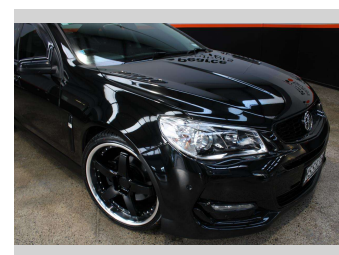

2016 Holden COMMODORE VF2 SS BLACK EDITION

Purchase Price **\$47,990**
Includes GST, Registration & Licensing

Finance may be available on this vehicle. Ask one of our friendly staff for more information.

Body Style
4 door, Sedan

Odometer
69,491 km

Engine
6162 cc, Internal Combustion

Fuel Type
Petrol

Transmission
Automatic

Wheels
-

VIN
6G1FC5EW7GL236662

Interior
-