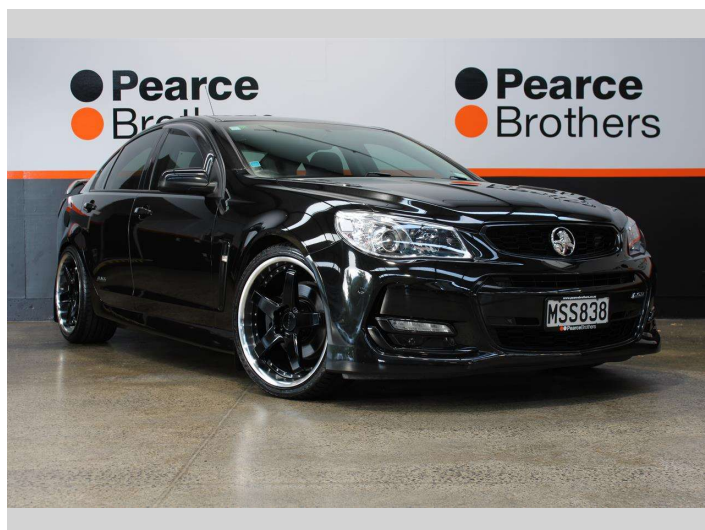

2016 Holden COMMODORE VF2 SS BLACK EDITION

Purchase Price **\$47,990**
Includes GST, Registration & Licensing

Finance may be available on this vehicle. Ask one of our friendly staff for more information.

Body Style
4 door, Sedan

Odometer
69,491 km

Engine
6162 cc, Internal Combustion

Fuel Type
Petrol

Transmission
Automatic

Wheels
-

VIN
6G1FC5EW7GL236662

Interior
-