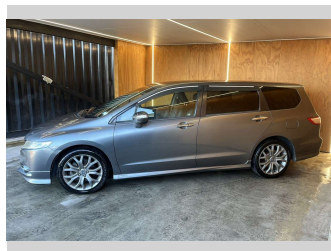

2010 Honda Odyssey 2.4L PETROL, LEATHER, 7

Purchase Price **\$6,990**
Includes GST, Registration & Licensing

Finance may be available on this vehicle. Ask one of our friendly staff for more information.

Body Style
Van

Odometer
127,906 km

Engine
2350 cc

Fuel Type
Petrol

Transmission
Automatic

Wheels
-

VIN
7AT08G61X22104422

Interior
-