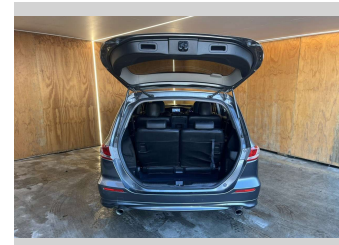

2010 Honda Odyssey 2.4L PETROL, LEATHER, 7

Purchase Price **$6,990**
Includes GST, Registration & Licensing

Finance may be available on this vehicle. Ask one of our friendly staff for more information.

Gain peace of mind with Mechanical Breakdown Insurance. **Ask us how.**

Top features

- » Air Bag(s)
- » Air Conditioning
- » Alloys
- » Alloys
- » AUX
- » Bluetooth
- » Car Alarm
- » Car Stereo
- » Central Locking
- » Central Locking
- » Climate Control
- » Cruise Control
- » Cruise Control
- » Electric Mirrors
- » Electric Mirrors
- » Electric Windows
- » Fog Lights
- » Leather Seats

Body Style
Van

Odometer
127,906 km

Engine
2350 cc

Fuel Type
Petrol

Transmission
Automatic

Wheels
-

VIN
7AT08G61X22104422

Interior
-

Safety

Based on 2025 UCSR rating for 09-13 models

Reg No.
NZF725

Ext Colour
Grey

History
Ex-Overseas

Seats
7 seats

CO2 Emissions
★★★☆☆☆
237 grams/km

Energy Economy
★☆☆☆☆
Annual fuel cost of $3,880
9.9L per 100km

Cost per year is an estimate based on petrol price of $2.80 per litre and an average distance of 14000 km. Emissions and Energy Economy figures standardised to 3P WLTP.

Stock ID: 33470