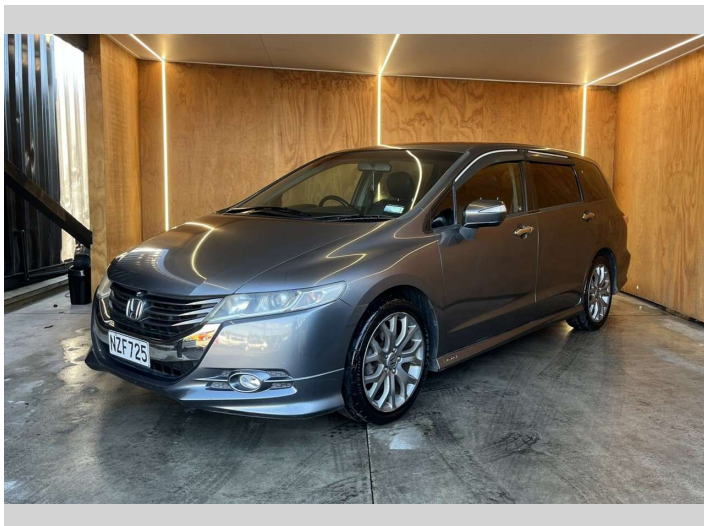

2010 Honda Odyssey 2.4L PETROL, LEATHER, 7

Purchase Price **\$6,990**
Includes GST, Registration & Licensing

Finance may be available on this vehicle. Ask one of our friendly staff for more information.

Body Style
Van

Odometer
127,906 km

Engine
2350 cc

Fuel Type
Petrol

Transmission
Automatic

Wheels
-

VIN
7AT08G61X22104422

Interior
-

Safety

Based on 2025 UCSR rating for 09-13 models

Reg No.
NZF725

Ext Colour
Grey

History
Ex-Overseas

Seats
7 seats

CO2 Emissions
★★★☆☆☆
237 grams/km

Energy Economy
★☆☆☆☆
Annual fuel cost of \$3,880
9.9L per 100km