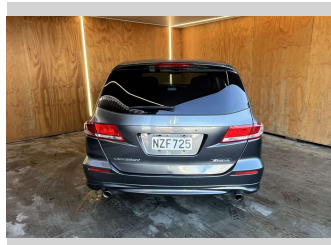

2010 Honda Odyssey 2.4L PETROL, LEATHER, 7

Purchase Price **\$6,990**
Includes GST, Registration & Licensing

Finance may be available on this vehicle. Ask one of our friendly staff for more information.

Body Style
Van

Odometer
127,906 km

Engine
2350 cc

Fuel Type
Petrol

Transmission
Automatic

Wheels
-

VIN
7AT08G61X22104422

Interior
-