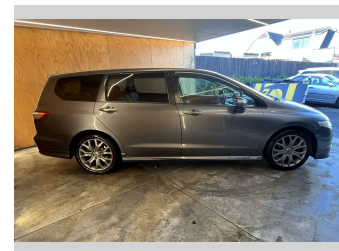

2010 Honda Odyssey 2.4L PETROL, LEATHER, 7

Purchase Price **\$6,990**
Includes GST, Registration & Licensing

Finance may be available on this vehicle. Ask one of our friendly staff for more information.

Body Style
Van

Odometer
127,906 km

Engine
2350 cc

Fuel Type
Petrol

Transmission
Automatic

Wheels
-

VIN
7AT08G61X22104422

Interior
-