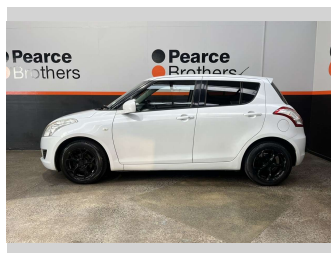

2011 Suzuki Swift 1.2P, FUEL SAVER, 15 INCH MAGS

Purchase Price **\$6,990**
Includes GST, Registration & Licensing

Finance may be available on this vehicle. Ask one of our friendly staff for more information.

Body Style
Hatchback

Odometer
167,592 km

Engine
1240 cc

Fuel Type
Petrol

Transmission
CVT

Wheels
-

VIN
7AT0GK0CX14116427

Interior
-