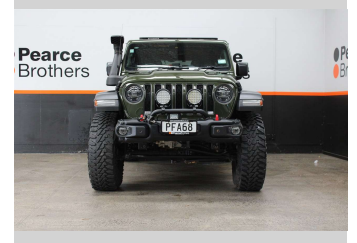

2022 Jeep Wrangler RUBICON 3.6P 4WD NZ NEW

Purchase Price

\$57,990

Includes GST, Registration & Licensing

Finance may be available on this vehicle. Ask one of our friendly staff for more information.

Gain peace of mind with Mechanical Breakdown Insurance. **Ask us how.**

Body Style

5 door, Wagon

Odometer

57,678 km

Engine

3604 cc, Diesel

Fuel Type

Petrol