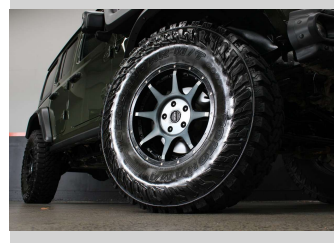

2022 Jeep Wrangler RUBICON 3.6P 4WD NZ NEW

Purchase Price

\$57,990

Includes GST, Registration & Licensing

Finance may be available on this vehicle. Ask one of our friendly staff for more information.

Gain peace of mind with Mechanical Breakdown Insurance. **Ask us how.**