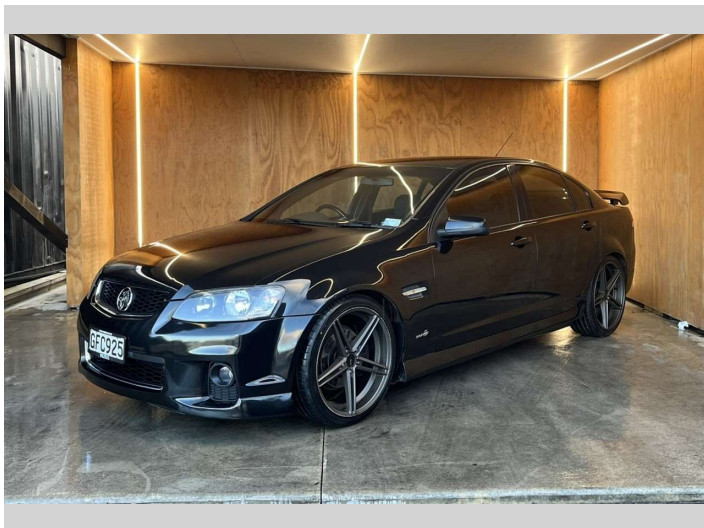

2012 Holden Commodore SV6, LOWERED ON 20

Purchase Price **\$11,990**
Includes GST, Registration & Licensing

Finance may be available on this vehicle. Ask one of our friendly staff for more information.

Gain peace of mind with Mechanical Breakdown Insurance. **Ask us how.**

Top features

- » Air Bag(s)
- » Air Conditioning
- » Bluetooth
- » Car Stereo
- » Climate Control
- » Cruise Control
- » Cruise Control
- » Driving Lights
- » Electric Mirrors
- » Electric Mirrors
- » Electric Windows
- » Lowered
- » Power Steering
- » Remote Locking
- » Tinted Windows
- » V6

Body Style
Sedan

Odometer
206,857 km

Engine
3564 cc

Fuel Type
Petrol

Transmission
Automatic

Wheels
-

VIN
6G1EK5E35CL607199

Interior
-

Safety

Based on 2025 UCSR rating for 06-13 models

Reg No.
GFC925

Ext Colour
Black

History
NZ New

Seats
5 seats

CO2 Emissions
★ ★ ☆ ☆ ☆ ☆
254 grams/km

Energy Economy
★ ☆ ☆ ☆ ☆ ☆
Annual fuel cost of \$4,160
10.6L per 100km