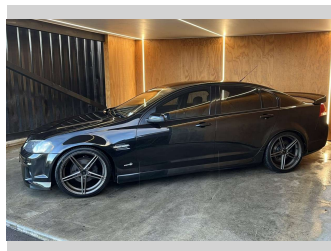

2012 Holden Commodore SV6, LOWERED ON 20

Purchase Price **\$11,990**
Includes GST, Registration & Licensing

Finance may be available on this vehicle. Ask one of our friendly staff for more information.

Gain peace of mind with Mechanical Breakdown Insurance. **Ask us how.**

Body Style
Sedan

Odometer
206,857 km

Engine
3564 cc

Fuel Type
Petrol

Transmission
Automatic

Wheels
-

VIN
6G1EK5E35CL607199

Interior
-