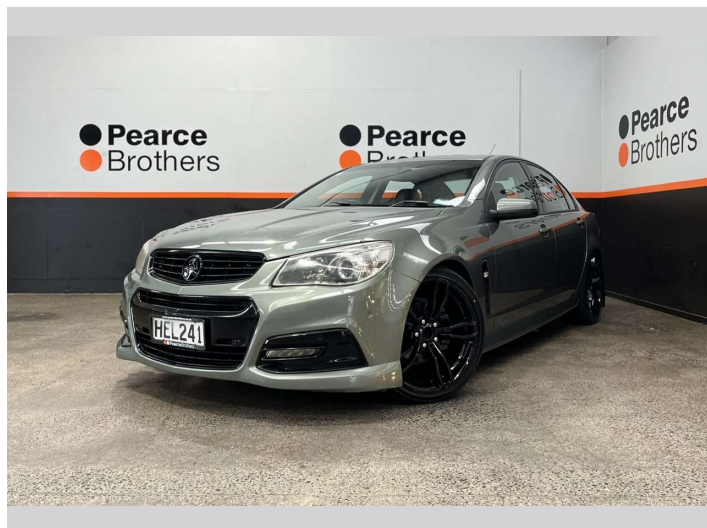

2013 Holden Commodore VF SV6, LWRD ON 20" HSV

Purchase Price **\$16,990**
Includes GST, Registration & Licensing

Finance may be available on this vehicle. Ask one of our friendly staff for more information.

Body Style
4 door, Sedan

Odometer
166,294 km

Engine
3564 cc

Fuel Type
Petrol

Transmission
Automatic

Wheels
-

VIN
6G1FB5E32EL938944

Interior
-

Safety

Based on 2025 UCSR rating for 06-13 models

Reg No.
HEL241

Ext Colour
Grey

History
NZ New

Seats
5 seats

CO2 Emissions
★ ★ ☆ ☆ ☆ ☆
241 grams/km

Energy Economy
★ ☆ ☆ ☆ ☆ ☆