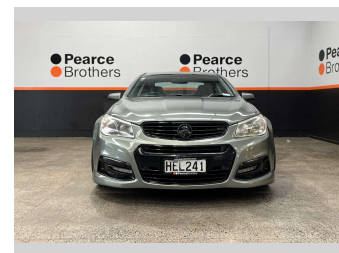

2013 Holden Commodore VF SV6, LWRD ON 20" HSV

Purchase Price **\$16,990**
Includes GST, Registration & Licensing

Finance may be available on this vehicle. Ask one of our friendly staff for more information.

Body Style
4 door, Sedan

Odometer
166,294 km

Engine
3564 cc

Fuel Type
Petrol

Transmission
Automatic

Wheels
-

VIN
6G1FB5E32EL938944

Interior
-