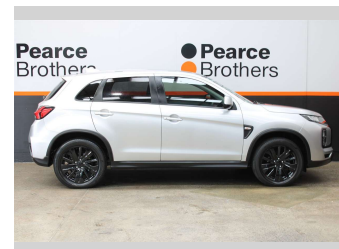

2021 Mitsubishi Asx LS 2.0P BLACK OUT

Purchase Price **\$19,990**
Includes GST, Registration & Licensing

Finance may be available on this vehicle. Ask one of our friendly staff for more information.

Gain peace of mind with Mechanical Breakdown Insurance. **Ask us how.**

Body Style
5 door, Wagon

Odometer
69,576 km

Engine
1998 cc, Diesel

Fuel Type
Petrol

Transmission
CVT

Wheels
-

VIN
JMFXTGA2WMU014045

Interior
-