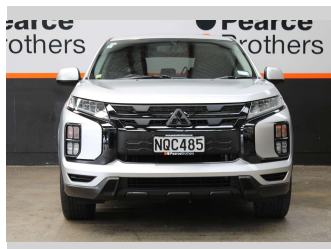

2021 Mitsubishi Asx LS 2.0P BLACK OUT

Purchase Price **\$19,990**
Includes GST, Registration & Licensing

Finance may be available on this vehicle. Ask one of our friendly staff for more information.

Gain peace of mind with Mechanical Breakdown Insurance. **Ask us how.**

Body Style
5 door, Wagon

Odometer
69,576 km

Engine
1998 cc, Diesel

Fuel Type
Petrol

Transmission
CVT

Wheels
-

VIN
JMFXTGA2WMU014045

Interior
-