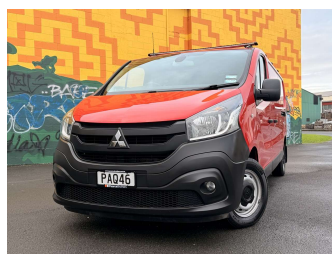

2022 Mitsubishi Express LWB 2.0 TURBO DIESEL

Purchase Price **\$23,995**
Includes GST, Registration & Licensing

Finance may be available on this vehicle. Ask one of our friendly staff for more information.

Gain peace of mind with Mechanical Breakdown Insurance. **Ask us how.**

Top features

None Listed

Body Style
5 door, Van

Odometer
213,814 km

Engine
1997 cc, In-Line

Fuel Type
Diesel

Transmission
Automatic

Wheels
-

VIN
JMFKFL007MS00272E

Interior
Black

Safety

Based on 2021 ANCAP rating for 20-22 models

Reg No.
-

Ext Colour
Red

History
NZ New