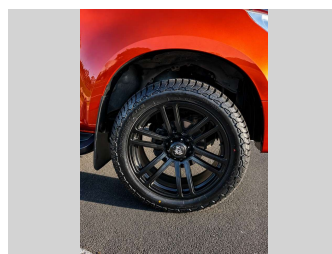

# 2016 Holden Colorado LTZ 2.8 TD CANOPY

**Purchase Price** **\$24,975**  
Includes GST, Registration & Licensing

Finance may be available on this vehicle. Ask one of our friendly staff for more information.

Gain peace of mind with Mechanical Breakdown Insurance. **Ask us how.**

**Top features**

None Listed

Body Style  
**4 door, Ute**

Odometer  
**144,499 km**

Engine  
**2776 cc, In-Line**

Fuel Type  
**Diesel**