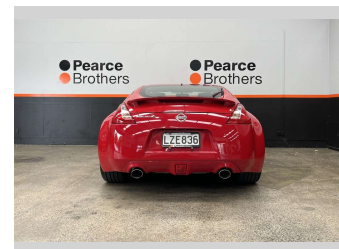

2010 Nissan Fairlady 370Z, COUPE, 18" MAGS,

Purchase Price **\$15,990**
Includes GST, Registration & Licensing

Finance may be available on this vehicle. Ask one of our friendly staff for more information.

Body Style
Coupe

Odometer
164,853 km

Engine
3690 cc

Fuel Type
Petrol

Transmission
Automatic

Wheels
-

VIN
7AT0DH2PX1820XXXX

Interior
-

Safety

Based on 2025 VSRR rating

Reg No.
LZE836

Ext Colour
Red

History
Ex-Overseas

Seats
2 seats

CO2 Emissions
★☆☆☆☆
269 grams/km

Energy Economy
★☆☆☆☆
Annual fuel cost of \$4,390
11.2L per 100km