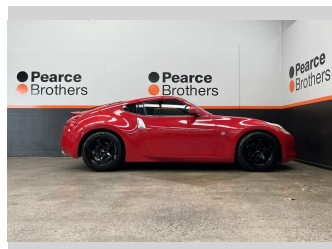

2010 Nissan Fairlady 370Z, COUPE, 18" MAGS,

Purchase Price **\$15,990**
Includes GST, Registration & Licensing

Finance may be available on this vehicle. Ask one of our friendly staff for more information.

Body Style
Coupe

Odometer
164,853 km

Engine
3690 cc

Fuel Type
Petrol

Transmission
Automatic

Wheels
-

VIN
7AT0DH2PX1820XXXX

Interior
-

Safety

Based on 2025 VSRR rating

Reg No.
LZE836

Ext Colour
Red

History
Ex-Overseas

Seats
2 seats

CO2 Emissions
★☆☆☆☆
269 grams/km

Energy Economy
★☆☆☆☆
Annual fuel cost of \$4,390
11.2L per 100km