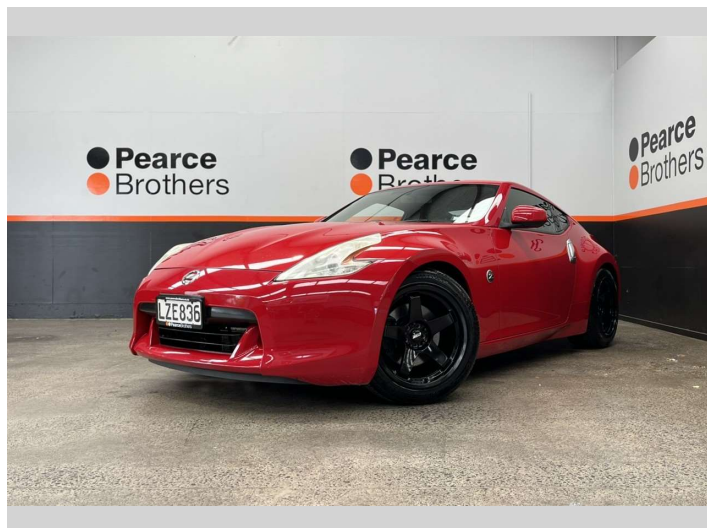

2010 Nissan Fairlady 370Z, COUPE, 18" MAGS,

Purchase Price **\$15,990**
Includes GST, Registration & Licensing

Finance may be available on this vehicle. Ask one of our friendly staff for more information.

Body Style
Coupe

Odometer
164,853 km

Engine
3690 cc

Fuel Type
Petrol

Transmission
Automatic

Wheels
-

VIN
7AT0DH2PX1820XXXX

Interior
-

Safety

Based on 2025 VSRR rating

Reg No.
LZE836

Ext Colour
Red

History
Ex-Overseas

Seats
2 seats

CO2 Emissions
★☆☆☆☆
269 grams/km

Energy Economy
★☆☆☆☆
Annual fuel cost of \$4,390
11.2L per 100km