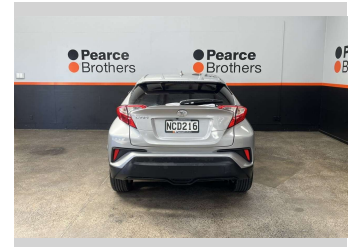

# 2019 Toyota C-Hr 1.2L PETROL, LOW KMS, FUEL

**Purchase Price** **\$18,990**  
Includes GST, Registration & Licensing

Finance may be available on this vehicle. Ask one of our friendly staff for more information.

Body Style  
**Hatchback**

Odometer  
**30,018 km**

Engine  
**1197 cc**

Fuel Type  
**Petrol**

Transmission  
**Automatic**

Wheels  
-

VIN  
**JTNKY3BX801018247**

Interior  
-