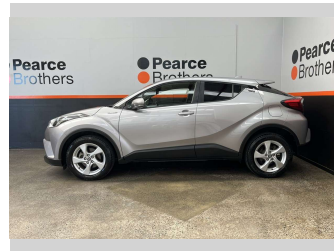

# 2019 Toyota C-Hr 1.2L PETROL, LOW KMS, FUEL

**Purchase Price** **\$18,990**  
Includes GST, Registration & Licensing

Finance may be available on this vehicle. Ask one of our friendly staff for more information.

Body Style  
**Hatchback**

Odometer  
**30,018 km**

Engine  
**1197 cc**

Fuel Type  
**Petrol**

Transmission  
**Automatic**

Wheels  
-

VIN  
**JTNKY3BX801018247**

Interior  
-