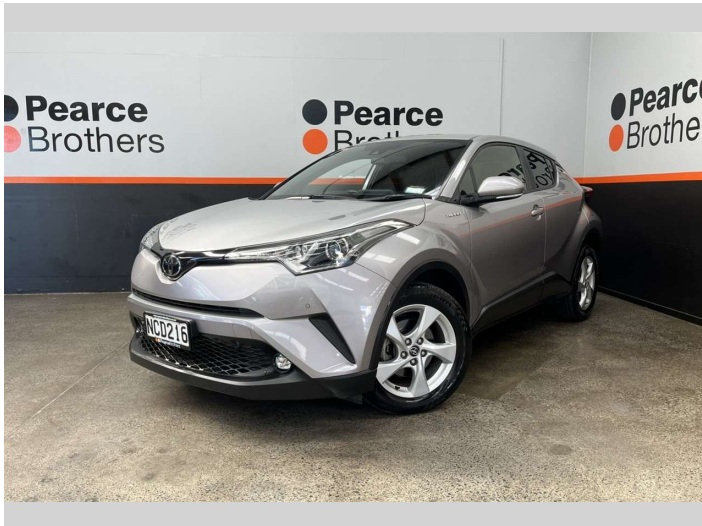

# 2019 Toyota C-Hr 1.2L PETROL, LOW KMS, FUEL

**Purchase Price** **\$18,990**  
Includes GST, Registration & Licensing

Finance may be available on this vehicle. Ask one of our friendly staff for more information.

Body Style  
**Hatchback**

Odometer  
**30,018 km**

Engine  
**1197 cc**

Fuel Type  
**Petrol**

Transmission  
**Automatic**

Wheels  
-

VIN  
**JTNKY3BX801018247**

Interior  
-