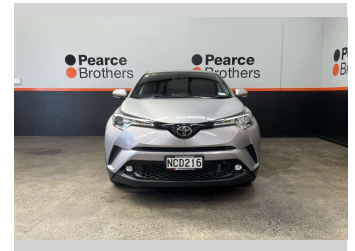

# 2019 Toyota C-Hr 1.2L PETROL, LOW KMS, FUEL

**Purchase Price** **\$18,990**  
Includes GST, Registration & Licensing

Finance may be available on this vehicle. Ask one of our friendly staff for more information.

Body Style  
**Hatchback**

Odometer  
**30,018 km**

Engine  
**1197 cc**

Fuel Type  
**Petrol**

Transmission  
**Automatic**

Wheels  
-

VIN  
**JTNKY3BX801018247**

Interior  
-