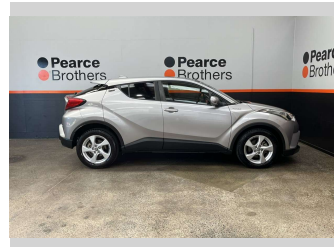

# 2019 Toyota C-Hr 1.2L PETROL, LOW KMS, FUEL

**Purchase Price** **\$18,990**  
Includes GST, Registration & Licensing

Finance may be available on this vehicle. Ask one of our friendly staff for more information.

Body Style  
**Hatchback**

Odometer  
**30,018 km**

Engine  
**1197 cc**

Fuel Type  
**Petrol**

Transmission  
**Automatic**

Wheels  
-

VIN  
**JTNKY3BX801018247**

Interior  
-