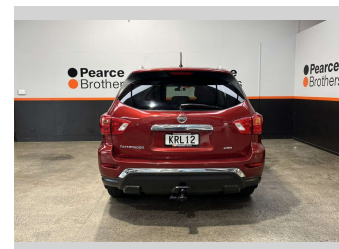

2017 Nissan Pathfinder ST, 4X4, 7 SEATER,

Purchase Price **\$14,990**
Includes GST, Registration & Licensing

Finance may be available on this vehicle. Ask one of our friendly staff for more information.

Body Style
5 door, RV/SUV

Odometer
194,310 km

Engine
3498 cc

Fuel Type
Petrol

Transmission
CVT

Wheels
-

VIN
5N1DR2MM0HC64ZZZZ

Interior
-