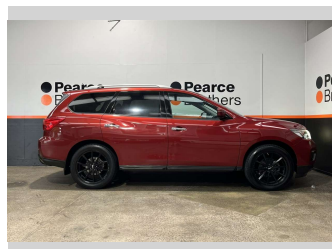

2017 Nissan Pathfinder ST, 4X4, 7 SEATER,

Purchase Price **\$14,990**
Includes GST, Registration & Licensing

Finance may be available on this vehicle. Ask one of our friendly staff for more information.

Body Style
5 door, RV/SUV

Odometer
194,310 km

Engine
3498 cc

Fuel Type
Petrol

Transmission
CVT

Wheels
-

VIN
5N1DR2MM0HC64ZZZZ

Interior
-