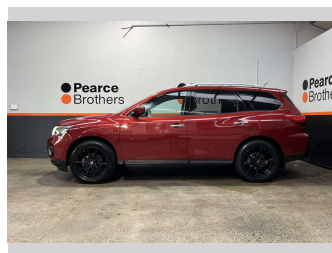

2017 Nissan Pathfinder ST, 4X4, 7 SEATER,

Purchase Price **\$14,990**
Includes GST, Registration & Licensing

Finance may be available on this vehicle. Ask one of our friendly staff for more information.

Body Style
5 door, RV/SUV

Odometer
194,310 km

Engine
3498 cc

Fuel Type
Petrol

Transmission
CVT

Wheels
-

VIN
5N1DR2MM0HC64ZZZZ

Interior
-