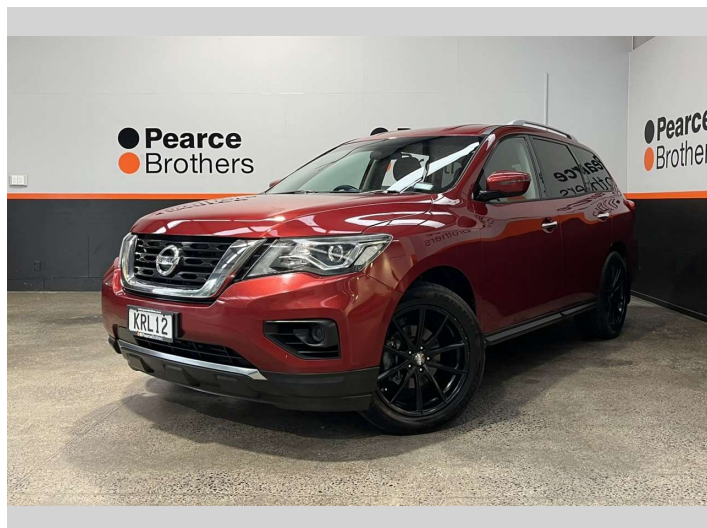

2017 Nissan Pathfinder ST, 4X4, 7 SEATER,

Purchase Price **\$14,990**
Includes GST, Registration & Licensing

Finance may be available on this vehicle. Ask one of our friendly staff for more information.

Body Style
5 door, RV/SUV

Odometer
194,310 km

Engine
3498 cc

Fuel Type
Petrol

Transmission
CVT

Wheels
-

VIN
5N1DR2MM0HC64ZZZZ

Interior
-