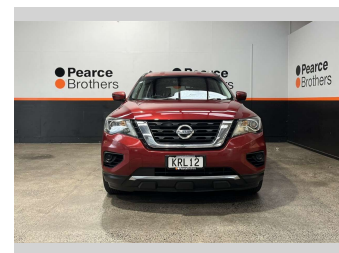

2017 Nissan Pathfinder ST, 4X4, 7 SEATER,

Purchase Price **\$14,990**
Includes GST, Registration & Licensing

Finance may be available on this vehicle. Ask one of our friendly staff for more information.

Body Style
5 door, RV/SUV

Odometer
194,310 km

Engine
3498 cc

Fuel Type
Petrol

Transmission
CVT

Wheels
-

VIN
5N1DR2MM0HC64ZZZZ

Interior
-