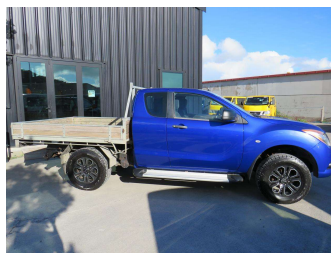

2013 Mazda BT-50 GLX C/C, FLATDECK

Purchase Price **\$17,995**
Includes GST, Registration & Licensing

Finance may be available on this vehicle. Ask one of our friendly staff for more information.

Gain peace of mind with Mechanical Breakdown Insurance. **Ask us how.**

Body Style
Ute

Odometer
138,326 km

Engine
3196 cc, In-Line

Fuel Type
Diesel

Transmission
Manual, 2WD

Wheels
-

VIN
MM0UP0YF100159685

Interior
Black/ Grey