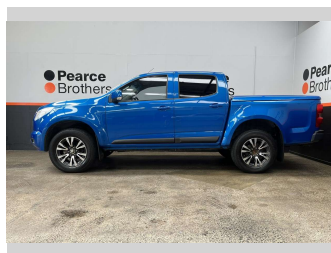

2015 Holden Colorado LT, 2.8D, HARDLID, NZ NEW

Purchase Price **\$18,990**
Includes GST, Registration & Licensing

Finance may be available on this vehicle. Ask one of our friendly staff for more information.

Body Style
4 door, Ute

Odometer
173,730 km

Engine
2776 cc, Diesel

Fuel Type
Diesel

Transmission
Automatic

Wheels
-

VIN
MMU148EK0GH61XXXX

Interior
-