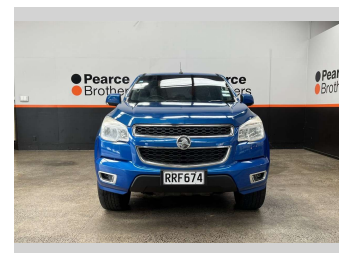

2015 Holden Colorado LT, 2.8D, HARDLID, NZ NEW

Purchase Price **\$18,990**
Includes GST, Registration & Licensing

Finance may be available on this vehicle. Ask one of our friendly staff for more information.

Body Style
4 door, Ute

Odometer
173,730 km

Engine
2776 cc, Diesel

Fuel Type
Diesel

Transmission
Automatic

Wheels
-

VIN
MMU148EK0GH61XXXX

Interior
-

Safety

Based on 2025 UCSR rating for 12-20 models

Reg No.
RRF674

Ext Colour
Blue

History
NZ New

Seats
5 seats

CO2 Emissions
★☆☆☆☆
268 grams/km

Energy Economy
★☆☆☆☆
Annual fuel cost of \$3,860
10L per 100km