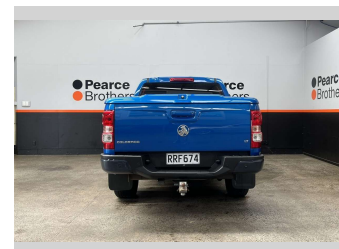

2015 Holden Colorado LT, 2.8D, HARDLID, NZ NEW

Purchase Price **\$18,990**
Includes GST, Registration & Licensing

Finance may be available on this vehicle. Ask one of our friendly staff for more information.

Body Style
4 door, Ute

Odometer
173,730 km

Engine
2776 cc, Diesel

Fuel Type
Diesel

Transmission
Automatic

Wheels
-

VIN
MMU148EK0GH61XXXX

Interior
-

Safety

Based on 2025 UCSR rating for 12-20 models

Reg No.
RRF674

Ext Colour
Blue

History
NZ New

Seats
5 seats

CO2 Emissions
★☆☆☆☆
268 grams/km

Energy Economy
★☆☆☆☆
Annual fuel cost of \$3,860
10L per 100km