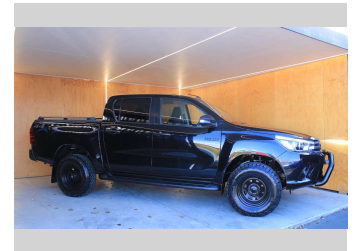

2017 Toyota Hilux SR5 4X4 BEAST 2.8D DC AUTO

Purchase Price **\$36,990**
Includes GST, Registration & Licensing

Finance may be available on this vehicle. Ask one of our friendly staff for more information.

Gain peace of mind with Mechanical Breakdown Insurance. **Ask us how.**

Top features
None Listed

Body Style
4 door, Ute

Odometer
205,295 km

Engine
2755 cc, Internal Combustion

Fuel Type
Diesel

Transmission
Automatic, 4WD