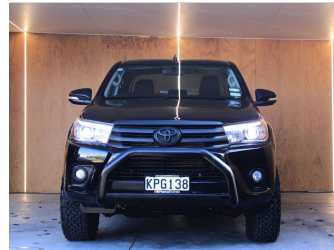

2017 Toyota Hilux SR5 4X4 BEAST 2.8D DC AUTO

Purchase Price **\$36,990**
Includes GST, Registration & Licensing

Finance may be available on this vehicle. Ask one of our friendly staff for more information.

Gain peace of mind with Mechanical Breakdown Insurance. **Ask us how.**

Top features
None Listed

Body Style
4 door, Ute

Odometer
205,295 km

Engine
2755 cc, Internal Combustion

Fuel Type
Diesel

Transmission
Automatic, 4WD