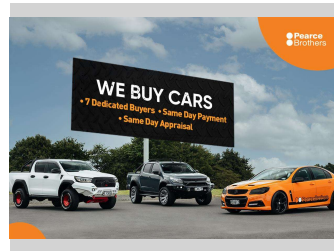

2017 Toyota Hilux SR5 4X4 BEAST 2.8D DC AUTO

Purchase Price **\$36,990**
Includes GST, Registration & Licensing

Finance may be available on this vehicle. Ask one of our friendly staff for more information.

Gain peace of mind with Mechanical Breakdown Insurance. **Ask us how.**

Top features
None Listed

Body Style
4 door, Ute

Odometer
205,295 km

Engine
2755 cc, Internal Combustion

Fuel Type
Diesel

Transmission
Automatic, 4WD