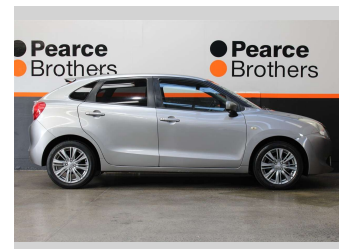

# 2017 Suzuki Baleno LTD 1.4P NZ NEW

**Purchase Price** **\$6,990**  
Includes GST, Registration & Licensing

Finance may be available on this vehicle. Ask one of our friendly staff for more information.

Body Style  
**5 door, Hatchback**

Odometer  
**147,545 km**

Engine  
**1373 cc, Diesel**

Fuel Type  
**Petrol**

Transmission  
**Automatic**

Wheels  
-

VIN  
**MA3EWB52S00272527**

Interior  
-