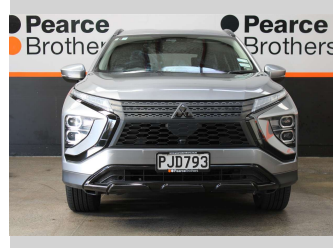

2022 Mitsubishi Eclipse Cross XLS PHEV 4WD NZ

Purchase Price **\$26,990**
Includes GST, Registration & Licensing

Finance may be available on this vehicle. Ask one of our friendly staff for more information.

Body Style
4 door, Wagon

Odometer
61,655 km

Engine
2360 cc, Plug-In Hybrid

Fuel Type
Petrol

Transmission
Automatic

Wheels
-

VIN
JMFXDGL3WNZ003371

Interior
-