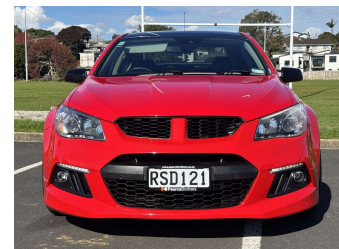

2014 Holden HSV WALKINSHAW W375 CLUBSPORT

Purchase Price **\$58,975**
Includes GST, Registration & Licensing

Finance may be available on this vehicle. Ask one of our friendly staff for more information.

Gain peace of mind with Mechanical Breakdown Insurance. **Ask us how.**

Top features
None Listed

Body Style
4 door, Sedan

Odometer
218,859 km

Engine
6162 cc, In-Line

Fuel Type
Petrol

Transmission
Automatic

Wheels
-

VIN
6G1FK5EW9EL946193

Interior
Black

Safety

Based on 2025 UCSR rating for 06-13 models

Reg No.
RSD121

Ext Colour
Red

History
NZ New, 13 owners

Seats
5 seats, Leather