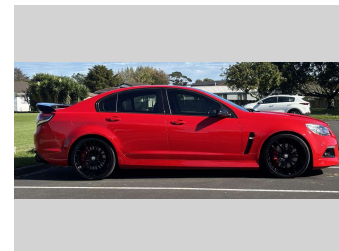

2014 Holden HSV WALKINSHAW W375 CLUBSPORT

Purchase Price **\$58,975**
Includes GST, Registration & Licensing

Finance may be available on this vehicle. Ask one of our friendly staff for more information.

Gain peace of mind with Mechanical Breakdown Insurance. **Ask us how.**

Top features
None Listed

Body Style
4 door, Sedan

Odometer
218,859 km

Engine
6162 cc, In-Line

Fuel Type
Petrol

Transmission
Automatic

Wheels
-

VIN
6G1FK5EW9EL946193

Interior
Black

Safety

Based on 2025 UCSR rating for 06-13 models

Reg No.
RSD121

Ext Colour
Red

History
NZ New, 13 owners

Seats
5 seats, Leather