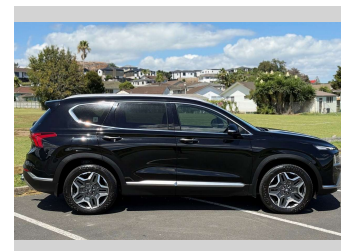

# 2023 Hyundai SANTA FE TM ELITE HYBRID 7

**Purchase Price** **\$53,975**  
Includes GST, Registration & Licensing

Finance may be available on this vehicle. Ask one of our friendly staff for more information.