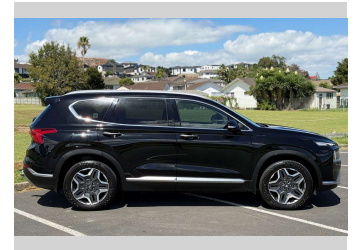

2023 Hyundai SANTA FE TM ELITE HYBRID 7

Purchase Price **\$53,975**
Includes GST, Registration & Licensing

Finance may be available on this vehicle. Ask one of our friendly staff for more information.

Gain peace of mind with Mechanical Breakdown Insurance. **Ask us how.**

Top features

None Listed

Body Style
5 door, SUV

Odometer
28,833 km

Engine
1580 cc, Hybrid

Fuel Type
Electric

Transmission
Automatic, 4WD

Wheels
-

VIN
KMHS6812SPU0776FF

Interior
Black

Safety

Based on 2025 VSRR rating

Reg No.
-

Ext Colour
Black

History
NZ New

Seats
7 seats, Leather