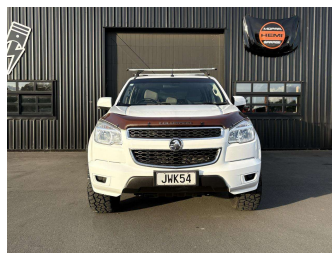

2016 Holden Colorado TRADIE SPEC 4X2 MANUAL

Purchase Price **\$15,990**
Includes GST, Registration & Licensing

Finance may be available on this vehicle. Ask one of our friendly staff for more information.

Gain peace of mind with Mechanical Breakdown Insurance. **Ask us how.**

Top features
None Listed

Body Style
4 door, Ute

Odometer
235,944 km

Engine
2776 cc, Diesel

Fuel Type
Diesel

Transmission
MANUAL

Wheels
-