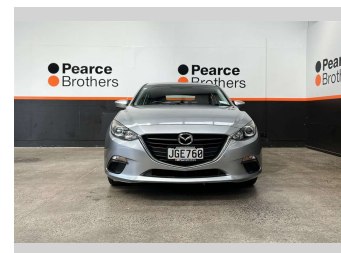

2015 Mazda 3 GLX, 2.0P, NZ NEW, KEYLESS ENTRY

Purchase Price **\$13,990**
Includes GST, Registration & Licensing

Finance may be available on this vehicle. Ask one of our friendly staff for more information.

Body Style
5 door, Hatchback

Odometer
100,761 km

Engine
1998 cc

Fuel Type
Petrol

Transmission
Automatic

Wheels
-

VIN
JM0BM547810185388

Interior
-