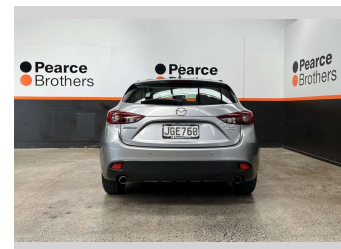

2015 Mazda 3 GLX, 2.0P, NZ NEW, KEYLESS ENTRY

Purchase Price **\$13,990**
Includes GST, Registration & Licensing

Finance may be available on this vehicle. Ask one of our friendly staff for more information.

Body Style
5 door, Hatchback

Odometer
100,761 km

Engine
1998 cc

Fuel Type
Petrol

Transmission
Automatic

Wheels
-

VIN
JM0BM547810185388

Interior
-