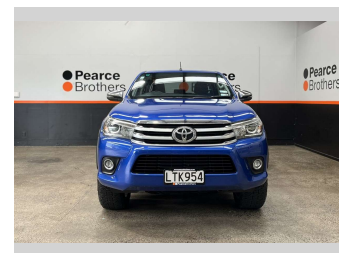

# 2018 Toyota Hilux SR5, 2.8D, 20" MAGS, ALL

**Purchase Price** **\$24,990**  
Includes GST, Registration & Licensing

Finance may be available on this vehicle. Ask one of our friendly staff for more information.

Body Style  
**4 door, Ute**

Odometer  
**229,144 km**

Engine  
**2755 cc, Diesel**

Fuel Type  
**Diesel**

Transmission  
**Automatic**

Wheels  
-

VIN  
**MR0GA3DD10026XXXX**

Interior  
-