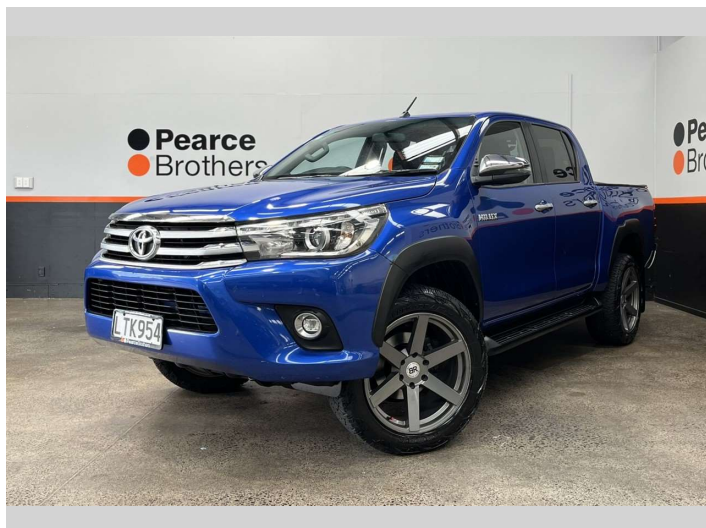

# 2018 Toyota Hilux SR5, 2.8D, 20" MAGS, ALL

**Purchase Price** **\$24,990**  
Includes GST, Registration & Licensing

Finance may be available on this vehicle. Ask one of our friendly staff for more information.

Body Style  
**4 door, Ute**

Odometer  
**229,144 km**

Engine  
**2755 cc, Diesel**

Fuel Type  
**Diesel**

Transmission  
**Automatic**

Wheels  
-

VIN  
**MR0GA3DD10026XXXX**

Interior  
-