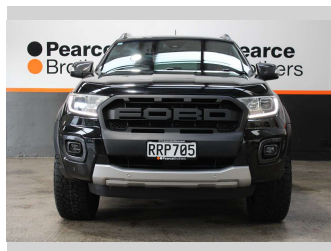

# 2020 Ford Ranger WILDTRAK 3.2D 4WD

**Purchase Price** **\$34,990**  
Includes GST, Registration & Licensing

Finance may be available on this vehicle. Ask one of our friendly staff for more information.

Body Style  
**4 door, Ute**

Odometer  
**155,014 km**

Engine  
**1996 cc, Diesel**

Fuel Type  
**Diesel**

Transmission  
**Automatic**

Wheels  
-

VIN  
**MPBUMFF60LX28XXXX**

Interior  
-

Safety  
  
Based on 2025 VSRR rating

Reg No.  
**RRP705**

Ext Colour  
**Black**

History  
**NZ New**

Seats  
**5 seats**

CO2 Emissions  
**★★★☆☆☆**  
**225 grams/km**

Energy Economy  
**★★☆☆☆☆**  
**Annual fuel cost of \$3,440**  
**8.5L per 100km**