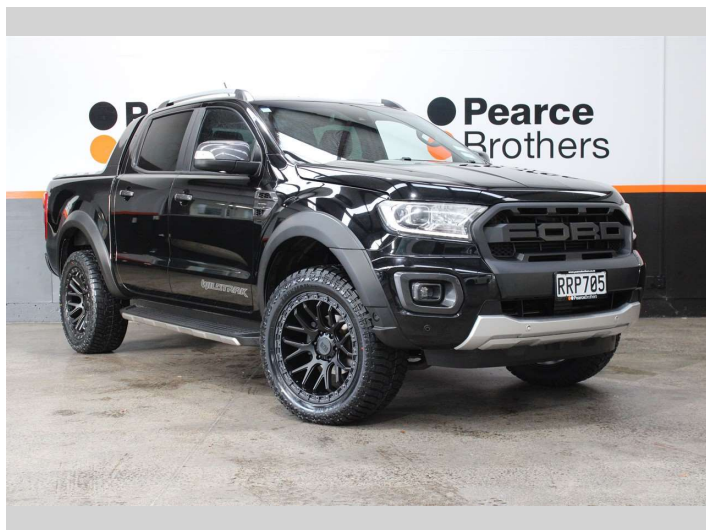

# 2020 Ford Ranger WILDTRAK 3.2D 4WD

**Purchase Price** **\$34,990**  
Includes GST, Registration & Licensing

Finance may be available on this vehicle. Ask one of our friendly staff for more information.

Body Style  
**4 door, Ute**

Odometer  
**155,014 km**

Engine  
**1996 cc, Diesel**

Fuel Type  
**Diesel**

Transmission  
**Automatic**

Wheels  
-

VIN  
**MPBUMFF60LX28XXXX**

Interior  
-

Safety  
  
Based on 2025 VSRR rating

Reg No.  
**RRP705**

Ext Colour  
**Black**

History  
**NZ New**

Seats  
**5 seats**

CO2 Emissions  
**★★★☆☆☆**  
**225 grams/km**

Energy Economy  
**★★☆☆☆☆**  
**Annual fuel cost of \$3,440**  
**8.5L per 100km**