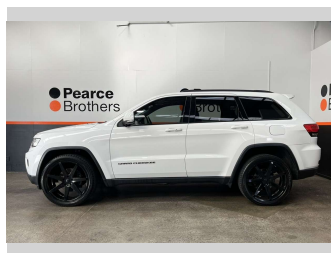

2016 Jeep Grand Cherokee LAREDO, 4X4, 22" MAGS,

Purchase Price **\$22,990**
Includes GST, Registration & Licensing

Finance may be available on this vehicle. Ask one of our friendly staff for more information.

Body Style
RV/SUV

Odometer
85,678 km

Engine
3600 cc

Fuel Type
Petrol

Transmission
Automatic

Wheels
-

VIN
1C4RJFEGXFC22WWWW

Interior
-