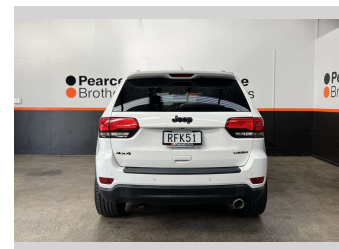

2016 Jeep Grand Cherokee LAREDO, 4X4, 22" MAGS,

Purchase Price **\$22,990**
Includes GST, Registration & Licensing

Finance may be available on this vehicle. Ask one of our friendly staff for more information.

Body Style
RV/SUV

Odometer
85,678 km

Engine
3600 cc

Fuel Type
Petrol

Transmission
Automatic

Wheels
-

VIN
1C4RJFEGXFC22WWWW

Interior
-