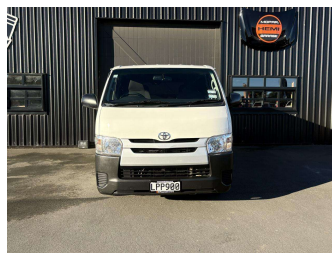

# 2018 Toyota Hiace ZL 3.0TD AUTO 5 SEATER NZ

**Purchase Price** **\$21,990**  
Includes GST, Registration & Licensing

Finance may be available on this vehicle. Ask one of our friendly staff for more information.

Gain peace of mind with Mechanical Breakdown Insurance. **Ask us how.**

**Top features**  
None Listed

Body Style  
**5 door, Van**

Odometer  
**240,772 km**

Engine  
**2982 cc, Diesel**

Fuel Type  
**Diesel**

Seats  
**5 seats**

CO2 Emissions  
★☆☆☆☆  
**265 grams/km**

Energy Economy  
★☆☆☆☆  
**Annual fuel cost of \$3,840  
9.9L per 100km**

Cost per year is an estimate based on diesel price of \$2.00 per litre and an average distance of 14000 km. Includes Road User Charges (RUC). Emissions and Energy Economy figures standardised to 3P WLTP.