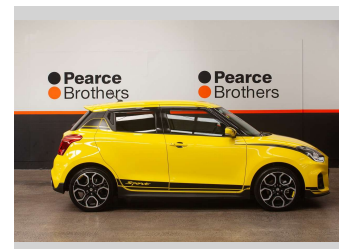

# 2022 Suzuki Swift SPORT, 1.4L MANUAL, NZ NEW

**Purchase Price** **\$21,990**  
Includes GST, Registration & Licensing

Finance may be available on this vehicle. Ask one of our friendly staff for more information.

Body Style  
**5 door, Hatchback**

Odometer  
**11,735 km**

Engine  
**1373 cc, Internal Combustion**

Fuel Type  
**Petrol**

Transmission  
**MANUAL**

Wheels  
-

VIN  
**JSAAZC33S00402995**

Interior  
-