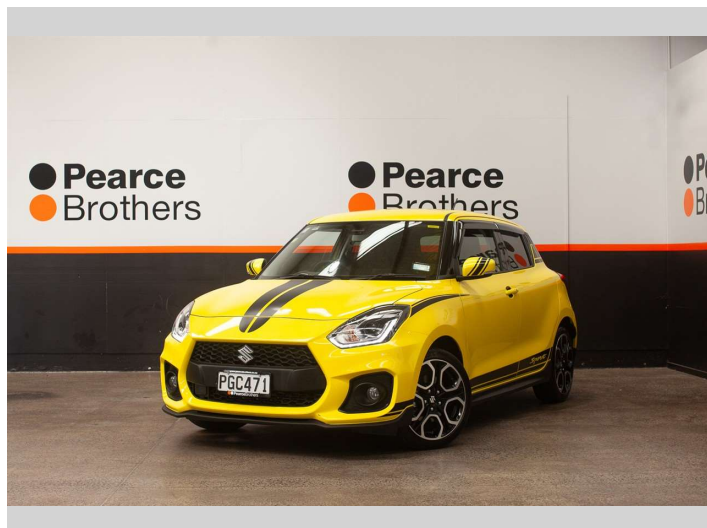

# 2022 Suzuki Swift SPORT, 1.4L MANUAL, NZ NEW

**Purchase Price** **\$21,990**  
Includes GST, Registration & Licensing

Finance may be available on this vehicle. Ask one of our friendly staff for more information.

Body Style  
**5 door, Hatchback**

Odometer  
**11,735 km**

Engine  
**1373 cc, Internal Combustion**

Fuel Type  
**Petrol**

Transmission  
**MANUAL**

Wheels  
-

VIN  
**JSAAZC33S00402995**

Interior  
-

Safety  
-

Reg No.  
**PGC471**

Ext Colour  
**Yellow**

History  
**NZ New**

Seats  
**5 seats**

CO2 Emissions  
-

Energy Economy  
-

**Stock ID: 28379**