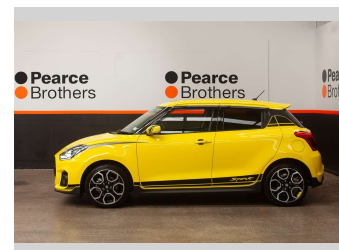

# 2022 Suzuki Swift SPORT, 1.4L MANUAL, NZ NEW

**Purchase Price** **\$21,990**  
Includes GST, Registration & Licensing

Finance may be available on this vehicle. Ask one of our friendly staff for more information.

Body Style  
**5 door, Hatchback**

Odometer  
**11,735 km**

Engine  
**1373 cc, Internal Combustion**

Fuel Type  
**Petrol**

Transmission  
**MANUAL**

Wheels  
-

VIN  
**JSAAZC33S00402995**

Interior  
-