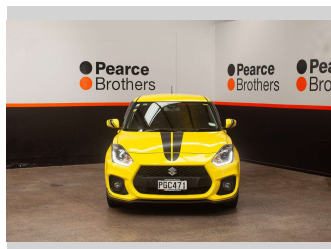

# 2022 Suzuki Swift SPORT, 1.4L MANUAL, NZ NEW

**Purchase Price** **\$21,990**  
Includes GST, Registration & Licensing

Finance may be available on this vehicle. Ask one of our friendly staff for more information.

Body Style  
**5 door, Hatchback**

Odometer  
**11,735 km**

Engine  
**1373 cc, Internal Combustion**

Fuel Type  
**Petrol**

Transmission  
**MANUAL**

Wheels  
-

VIN  
**JSAAZC33S00402995**

Interior  
-