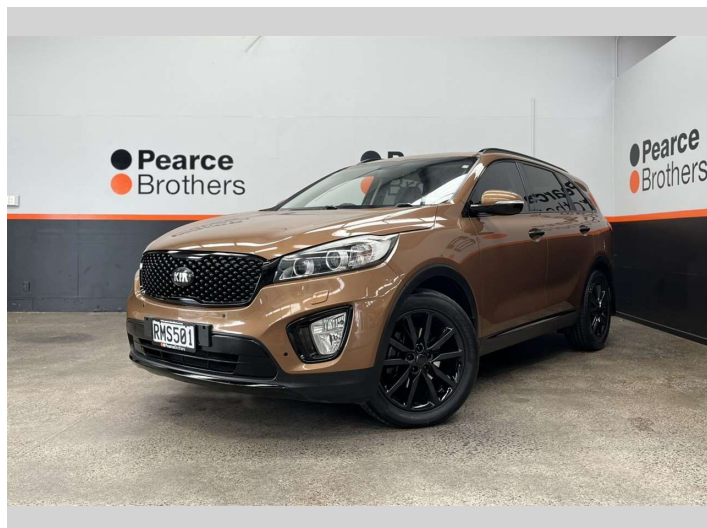

2015 Kia Sorento URBAN LTD, PETROL, BLACKED

Purchase Price **\$18,990**
Includes GST, Registration & Licensing

Finance may be available on this vehicle. Ask one of our friendly staff for more information.

Body Style
5 door, RV/SUV

Odometer
165,691 km

Engine
3342 cc

Fuel Type
Petrol

Transmission
Automatic

Wheels
-

VIN
KNAPH814MF5114533

Interior
-