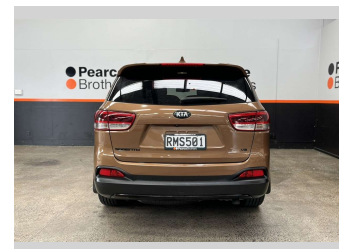

2015 Kia Sorento URBAN LTD, PETROL, BLACKED

Purchase Price **\$18,990**
Includes GST, Registration & Licensing

Finance may be available on this vehicle. Ask one of our friendly staff for more information.

Body Style
5 door, RV/SUV

Odometer
165,691 km

Engine
3342 cc

Fuel Type
Petrol

Transmission
Automatic

Wheels
-

VIN
KNAPH814MF5114533

Interior
-