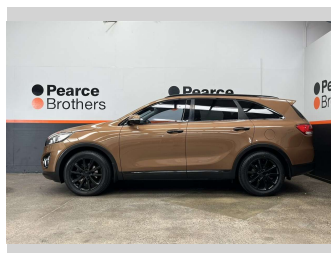

2015 Kia Sorento URBAN LTD, PETROL, BLACKED

Purchase Price **\$18,990**
Includes GST, Registration & Licensing

Finance may be available on this vehicle. Ask one of our friendly staff for more information.

Body Style
5 door, RV/SUV

Odometer
165,691 km

Engine
3342 cc

Fuel Type
Petrol

Transmission
Automatic

Wheels
-

VIN
KNAPH814MF5114533

Interior
-