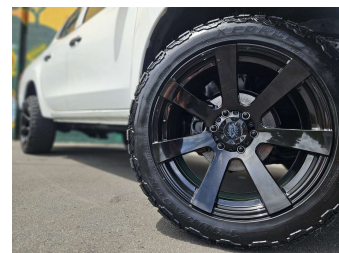

2020 Mitsubishi Triton GLX, 4X4, BEAST, NEW MAGS

Purchase Price

\$38,995

Includes GST, Registration & Licensing

Finance may be available on this vehicle. Ask one of our friendly staff for more information.

MARAC

Gain peace of mind with Mechanical Breakdown Insurance. **Ask us how.**

autosure
INSURANCE

Top features

None Listed

Body Style

4 door, Ute

Odometer

16,643 km

Engine

2442 cc, In-Line

Fuel Type

Diesel

Transmission

Automatic, 4WD

Wheels