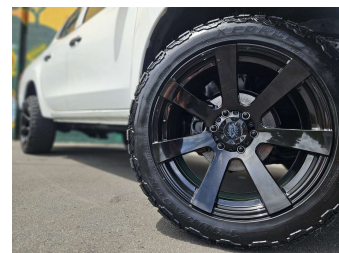

# 2020 Mitsubishi Triton GLX, 4X4, BEAST, NEW MAGS

**Purchase Price** **\$38,995**  
Includes GST, Registration & Licensing

Finance may be available on this vehicle. Ask one of our friendly staff for more information.

Gain peace of mind with Mechanical Breakdown Insurance. **Ask us how.**

**Top features**

None Listed

Body Style  
**4 door, Ute**

Odometer  
**16,643 km**

Engine  
**2442 cc, In-Line**

Fuel Type  
**Diesel**