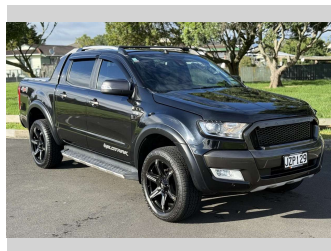

2016 Ford Ranger WILDTRAK 4X4 3.2 TURBO DIESEL

Purchase Price **\$33,975**
Includes GST, Registration & Licensing

Finance may be available on this vehicle. Ask one of our friendly staff for more information.

Gain peace of mind with Mechanical Breakdown Insurance. **Ask us how.**

Top features

None Listed

Body Style
4 door, Ute

Odometer
101,575 km

Engine
3198 cc, In-Line

Fuel Type
Diesel

Transmission
Automatic, 4WD