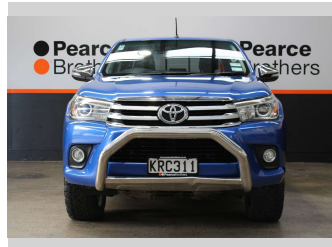

# 2017 Toyota Hilux SR5 4WD 20" MAGS

**Purchase Price** **\$39,990**  
Includes GST, Registration & Licensing

Finance may be available on this vehicle. Ask one of our friendly staff for more information.

**Body Style**  
4 door, Ute

**Odometer**  
157,325 km

**Engine**  
2755 cc, Diesel

**Fuel Type**  
Diesel

**Transmission**  
Automatic

**Wheels**  
-

**VIN**  
MR0HA3CD100390639

**Interior**  
-