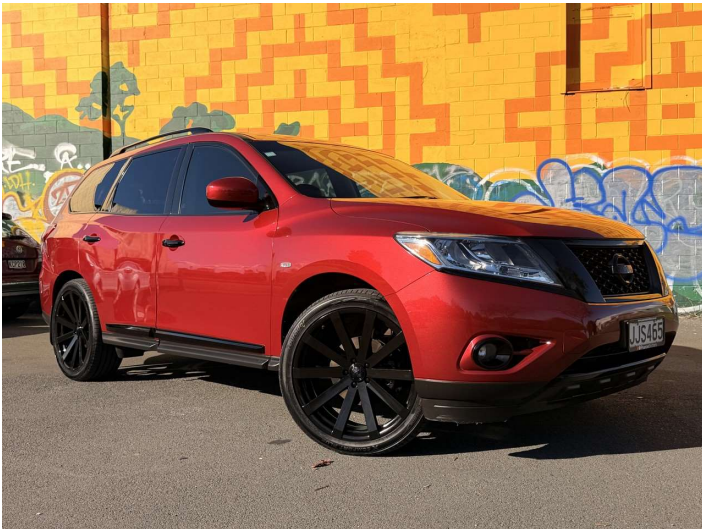

2015 Nissan Pathfinder TI 3.5P/4WD 7 SEATER

Purchase Price **\$24,995**
Includes GST, Registration & Licensing

Finance may be available on this vehicle. Ask one of our friendly staff for more information.

Gain peace of mind with Mechanical Breakdown Insurance. **Ask us how.**

Top features
 None Listed

Body Style
5 door, SUV

Odometer
92,088 km

Engine
3498 cc, In-Line

Fuel Type
Petrol

Transmission
Automatic, 4WD