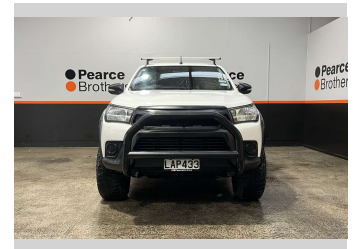

2017 Toyota Hilux SR, MONSTERED BEASTMODE,

Purchase Price **\$28,990**
Includes GST, Registration & Licensing

Finance may be available on this vehicle. Ask one of our friendly staff for more information.

Body Style
4 door, Ute

Odometer
150,736 km

Engine
2755 cc, Diesel

Fuel Type
Diesel

Transmission
MANUAL

Wheels
-

VIN
MR0JA3DD200342146

Interior
-