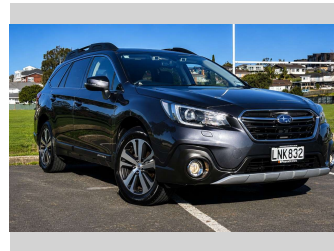

2018 Subaru Outback PREMIUM, HIGH SPEC

Purchase Price **\$29,975**
Includes GST, Registration & Licensing

Finance may be available on this vehicle. Ask one of our friendly staff for more information.

Gain peace of mind with Mechanical Breakdown Insurance. **Ask us how.**

Top features

None Listed

Body Style
5 door, Station Wagon

Odometer
35,906 km

Engine
2498 cc, In-Line

Fuel Type
Petrol

Transmission
Automatic, 4WD

Wheels
-