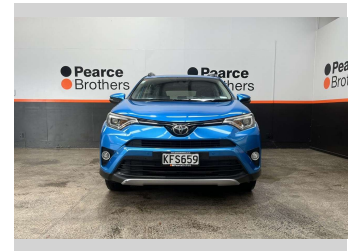

2016 Toyota RAV4 LIMITED, 2.5P, 4X4, NZ NEW

Purchase Price **\$18,990**
Includes GST, Registration & Licensing

Finance may be available on this vehicle. Ask one of our friendly staff for more information.

Body Style
5 door, RV/SUV

Odometer
153,823 km

Engine
2494 cc

Fuel Type
Petrol

Transmission
Automatic

Wheels
-

VIN
JTMDFREV40D200364

Interior
-

Safety

Based on 2025 UCSR rating for 13-19 models

Reg No.
KFS659

Ext Colour
Blue

History
NZ New

Seats
5 seats

CO2 Emissions
★ ★ ★ ☆ ☆ ☆
220 grams/km

Energy Economy
★ ☆ ☆ ☆ ☆ ☆