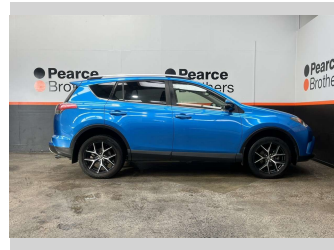

2016 Toyota RAV4 LIMITED, 2.5P, 4X4, NZ NEW

Purchase Price **\$18,990**
Includes GST, Registration & Licensing

Finance may be available on this vehicle. Ask one of our friendly staff for more information.

Body Style
5 door, RV/SUV

Odometer
153,823 km

Engine
2494 cc

Fuel Type
Petrol

Transmission
Automatic

Wheels
-

VIN
JTMDFREV40D200364

Interior
-

Safety

Based on 2025 UCSR rating for 13-19 models

Reg No.
KFS659

Ext Colour
Blue

History
NZ New

Seats
5 seats

CO2 Emissions
★ ★ ★ ☆ ☆ ☆
220 grams/km

Energy Economy
★ ☆ ☆ ☆ ☆ ☆