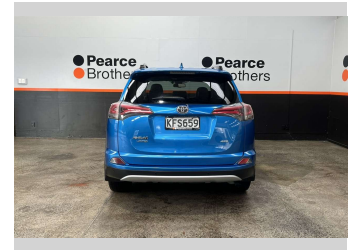

2016 Toyota RAV4 LIMITED, 2.5P, 4X4, NZ NEW

Purchase Price **\$18,990**
Includes GST, Registration & Licensing

Finance may be available on this vehicle. Ask one of our friendly staff for more information.

Body Style
5 door, RV/SUV

Odometer
153,823 km

Engine
2494 cc

Fuel Type
Petrol

Transmission
Automatic

Wheels
-

VIN
JTMDFREV40D200364

Interior
-

Safety

Based on 2025 UCSR rating for 13-19 models

Reg No.
KFS659

Ext Colour
Blue

History
NZ New

Seats
5 seats

CO2 Emissions
★ ★ ★ ☆ ☆ ☆
220 grams/km

Energy Economy
★ ☆ ☆ ☆ ☆ ☆