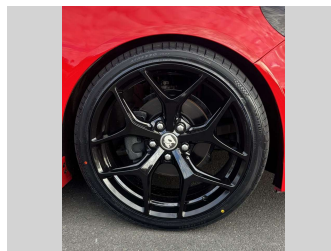

2016 Holden Commodore VF2 SV6 SPORTSWAGON

Purchase Price **\$26,975**
Includes GST, Registration & Licensing

Finance may be available on this vehicle. Ask one of our friendly staff for more information.

Gain peace of mind with Mechanical Breakdown Insurance. **Ask us how.**

Top features

None Listed

Body Style
5 door, Station Wagon

Odometer
26,975 km

Engine
3564 cc, In-Line

Fuel Type
Petrol

Transmission
Automatic

Seats
5 seats, Leather/Alcantara

CO2 Emissions
★ ★ ☆ ☆ ☆ ☆
247 grams/km

Energy Economy
★ ☆ ☆ ☆ ☆ ☆
Annual fuel cost of \$4,080
10.4L per 100km

Cost per year is an estimate based on petrol price of \$2.80 per litre and an average distance of 14000 km. Emissions and Energy Economy figures standardised to 3P WLTP.