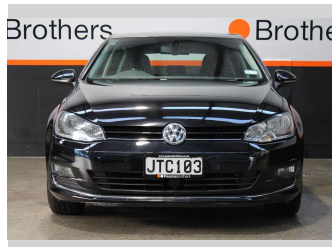

2016 Volkswagen GOLF TSI HIGHLINE NZ NEW

Purchase Price **\$7,990**
Includes GST, Registration & Licensing

Finance may be available on this vehicle. Ask one of our friendly staff for more information.

Gain peace of mind with Mechanical Breakdown Insurance. **Ask us how.**

Body Style
5 door, Hatchback

Odometer
174,812 km

Engine
1395 cc, Diesel

Fuel Type
Petrol

Transmission
Automatic

Wheels
-

VIN
WVWZZZAUZGW230825

Interior
-