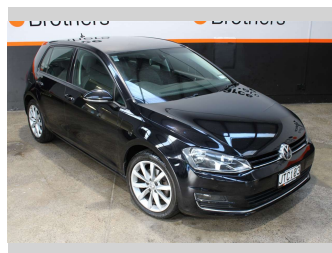

2016 Volkswagen GOLF TSI HIGHLINE NZ NEW

Purchase Price **\$7,990**
Includes GST, Registration & Licensing

Finance may be available on this vehicle. Ask one of our friendly staff for more information.

Gain peace of mind with Mechanical Breakdown Insurance. **Ask us how.**

Body Style
5 door, Hatchback

Odometer
174,812 km

Engine
1395 cc, Diesel

Fuel Type
Petrol

Transmission
Automatic

Wheels
-

VIN
WVWZZZAUZGW230825

Interior
-