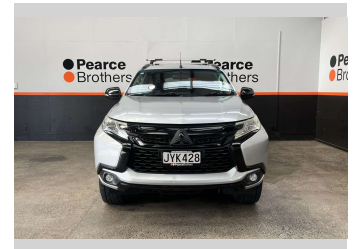

# 2016 Mitsubishi Pajero Sport XLS, BLACKED OUT,

**Purchase Price** **\$28,990**  
Includes GST, Registration & Licensing

Finance may be available on this vehicle. Ask one of our friendly staff for more information.

Body Style  
**5 door, RV/SUV**

Odometer  
**103,238 km**

Engine  
**2442 cc, Diesel**

Fuel Type  
**Diesel**

Transmission  
**Automatic**

Wheels  
-

VIN  
**MMAGUKS10GH003472**

Interior  
-