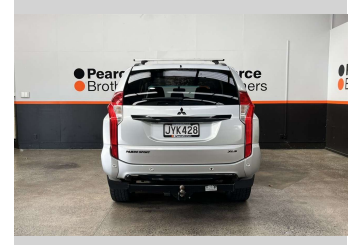

# 2016 Mitsubishi Pajero Sport XLS, BLACKED OUT,

**Purchase Price** **\$28,990**  
Includes GST, Registration & Licensing

Finance may be available on this vehicle. Ask one of our friendly staff for more information.

Body Style  
**5 door, RV/SUV**

Odometer  
**103,238 km**

Engine  
**2442 cc, Diesel**

Fuel Type  
**Diesel**

Transmission  
**Automatic**

Wheels  
-

VIN  
**MMAGUKS10GH003472**

Interior  
-