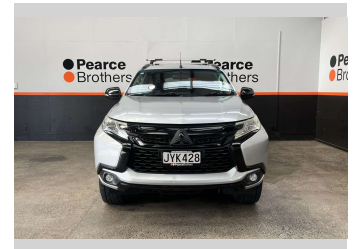

2016 Mitsubishi Pajero Sport XLS, BLACKED OUT,

Purchase Price **\$29,990**
Includes GST, Registration & Licensing

Finance may be available on this vehicle. Ask one of our friendly staff for more information.

Body Style
5 door, RV/SUV

Odometer
103,238 km

Engine
2442 cc, Diesel

Fuel Type
Diesel

Transmission
Automatic

Wheels
-

VIN
MMAGUKS10GH003472

Interior
-