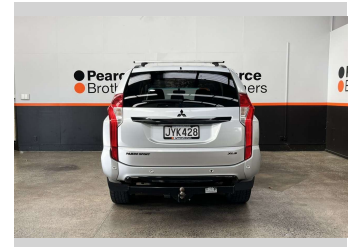

2016 Mitsubishi Pajero Sport XLS, BLACKED OUT,

Purchase Price **\$29,990**
Includes GST, Registration & Licensing

Finance may be available on this vehicle. Ask one of our friendly staff for more information.

Body Style
5 door, RV/SUV

Odometer
103,238 km

Engine
2442 cc, Diesel

Fuel Type
Diesel

Transmission
Automatic

Wheels
-

VIN
MMAGUKS10GH003472

Interior
-