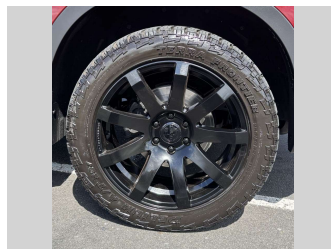

2021 LDV D90 NZ NEW 7 SEATER, PETROL TURBO

Purchase Price **\$31,975**
Includes GST, Registration & Licensing

Finance may be available on this vehicle. Ask one of our friendly staff for more information.

Gain peace of mind with Mechanical Breakdown Insurance. **Ask us how.**

Top features

None Listed

Body Style
5 door, SUV

Odometer
36,982 km

Engine
1995 cc, In-Line

Fuel Type
Petrol

Transmission
Automatic