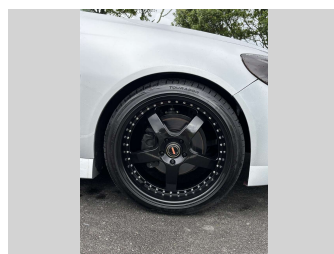

2015 Holden Commodore VF2 SV6 LOWERED ON 20"

Purchase Price **\$19,975**
Includes GST, Registration & Licensing

Finance may be available on this vehicle. Ask one of our friendly staff for more information.

Gain peace of mind with Mechanical Breakdown Insurance. **Ask us how.**

Top features

None Listed

Body Style
4 door, Sedan

Odometer
130,936 km

Engine
3564 cc, In-Line

Fuel Type
Petrol

Transmission
Automatic