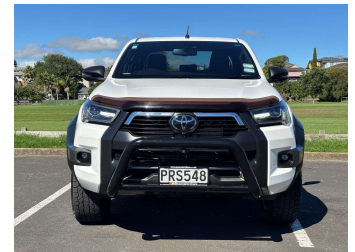

# 2023 Toyota Hilux SR5 CRUISER 4WD

**Purchase Price** **\$55,975**  
Includes GST, Registration & Licensing

Finance may be available on this vehicle. Ask one of our friendly staff for more information.

Gain peace of mind with Mechanical Breakdown Insurance. **Ask us how.**

**Top features**

None Listed

Body Style  
**4 door, Ute**

Odometer  
**102,438 km**

Engine  
**2755 cc, In-Line**

Fuel Type  
**Diesel**