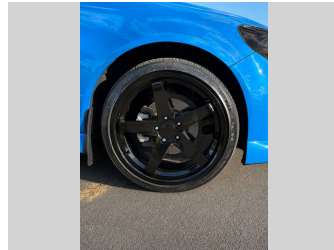

2014 Holden Commodore VF SV6 BLACKOUT

Purchase Price **\$19,975**
Includes GST, Registration & Licensing

Finance may be available on this vehicle. Ask one of our friendly staff for more information.

Gain peace of mind with Mechanical Breakdown Insurance. **Ask us how.**

Top features
None Listed

Body Style
4 door, Sedan

Odometer
160,172 km

Engine
3564 cc, In-Line

Fuel Type
Petrol

Transmission
Automatic

Wheels
-

VIN
6G1FB5E30EL987074

Interior
Black

Safety

Based on 2025 UCSR rating for 06-13 models

Reg No.
HNU205

Ext Colour
Blue

History
NZ New, 6 owners

Seats
5 seats, Leather/Alcantara

CO2 Emissions
★ ★ ☆ ☆ ☆ ☆
241 grams/km