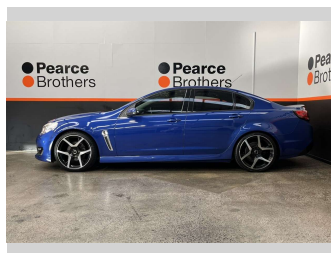

2017 Holden Commodore VF2 SV6, LWRD ON 20's

Purchase Price **\$21,990**
Includes GST, Registration & Licensing

Finance may be available on this vehicle. Ask one of our friendly staff for more information.

Body Style
4 door, Sedan

Odometer
158,177 km

Engine
3564 cc

Fuel Type
Petrol

Transmission
Automatic

Wheels
-

VIN
6G1FB5E32GL21XXXX

Interior
-