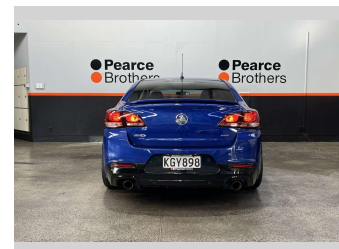

2017 Holden Commodore VF2 SV6, LWRD ON 20's

Purchase Price **\$21,990**
Includes GST, Registration & Licensing

Finance may be available on this vehicle. Ask one of our friendly staff for more information.

Body Style
4 door, Sedan

Odometer
158,177 km

Engine
3564 cc

Fuel Type
Petrol

Transmission
Automatic

Wheels
-

VIN
6G1FB5E32GL21XXXX

Interior
-

Safety

Based on 2025 UCSR rating for 13-17 models

Reg No.
KGY898

Ext Colour
Blue

History
NZ New

Seats
5 seats

CO2 Emissions
★ ★ ☆ ☆ ☆ ☆
241 grams/km

Energy Economy
★ ☆ ☆ ☆ ☆ ☆