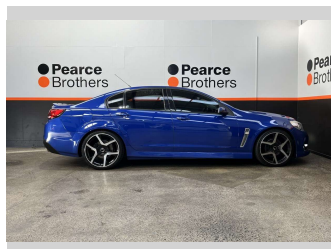

2017 Holden Commodore VF2 SV6, LWRD ON 20's

Purchase Price **\$21,990**
Includes GST, Registration & Licensing

Finance may be available on this vehicle. Ask one of our friendly staff for more information.

Body Style
4 door, Sedan

Odometer
158,177 km

Engine
3564 cc

Fuel Type
Petrol

Transmission
Automatic

Wheels
-

VIN
6G1FB5E32GL21XXXX

Interior
-