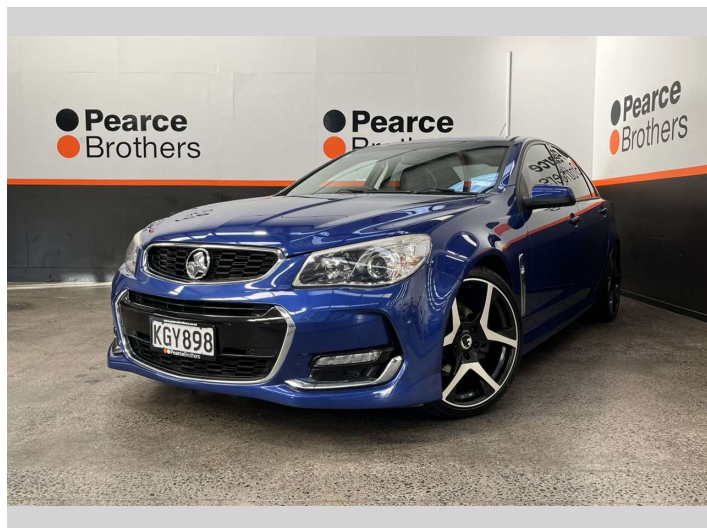

2017 Holden Commodore VF2 SV6, LWRD ON 20's

Purchase Price **\$21,990**
Includes GST, Registration & Licensing

Finance may be available on this vehicle. Ask one of our friendly staff for more information.

Body Style
4 door, Sedan

Odometer
158,177 km

Engine
3564 cc

Fuel Type
Petrol

Transmission
Automatic

Wheels
-

VIN
6G1FB5E32GL21XXXX

Interior
-

Safety

Based on 2025 UCSR rating for 13-17 models

Reg No.
KGY898

Ext Colour
Blue

History
NZ New

Seats
5 seats

CO2 Emissions
★ ★ ☆ ☆ ☆ ☆
241 grams/km

Energy Economy
★ ☆ ☆ ☆ ☆ ☆