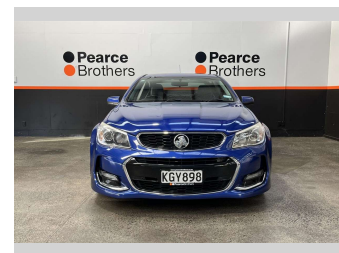

2017 Holden Commodore VF2 SV6, LWRD ON 20's

Purchase Price **\$21,990**
Includes GST, Registration & Licensing

Finance may be available on this vehicle. Ask one of our friendly staff for more information.

Body Style
4 door, Sedan

Odometer
158,177 km

Engine
3564 cc

Fuel Type
Petrol

Transmission
Automatic

Wheels
-

VIN
6G1FB5E32GL21XXXX

Interior
-