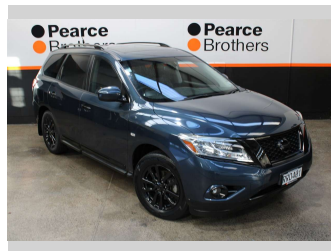

2014 Nissan Pathfinder TI 4WD 7 SEATER

Purchase Price **\$15,990**
Includes GST, Registration & Licensing

Finance may be available on this vehicle. Ask one of our friendly staff for more information.

Gain peace of mind with Mechanical Breakdown Insurance. **Ask us how.**

Body Style
5 door, Wagon

Odometer
156,930 km

Engine
3498 cc, Diesel

Fuel Type
Petrol

Transmission
CVT

Wheels
-

VIN
5N1AR2MM2EC65XXXX

Interior
-