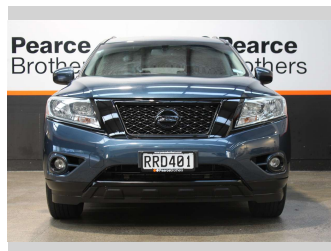

2014 Nissan Pathfinder TI 4WD 7 SEATER

Purchase Price **\$15,990**
Includes GST, Registration & Licensing

Finance may be available on this vehicle. Ask one of our friendly staff for more information.

Gain peace of mind with Mechanical Breakdown Insurance. **Ask us how.**

Body Style
5 door, Wagon

Odometer
156,930 km

Engine
3498 cc, Diesel

Fuel Type
Petrol

Transmission
CVT

Wheels
-

VIN
5N1AR2MM2EC65XXXX

Interior
-