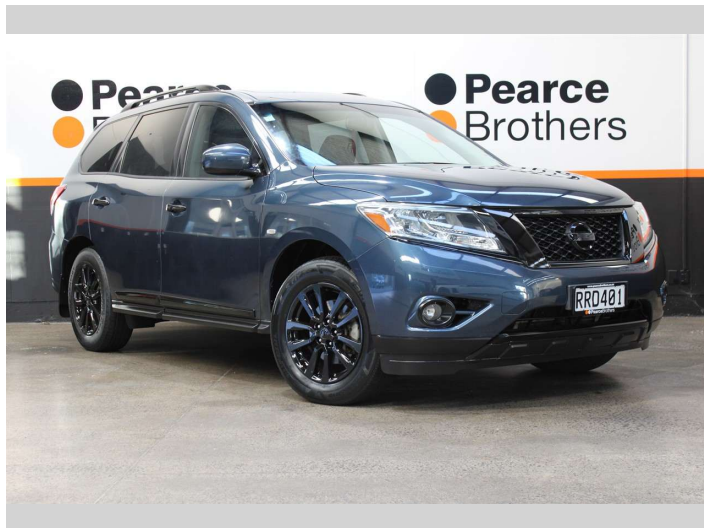

2014 Nissan Pathfinder TI 4WD 7 SEATER

Purchase Price **\$15,990**
Includes GST, Registration & Licensing

Finance may be available on this vehicle. Ask one of our friendly staff for more information.

Gain peace of mind with Mechanical Breakdown Insurance. **Ask us how.**

Body Style
5 door, Wagon

Odometer
156,930 km

Engine
3498 cc, Diesel

Fuel Type
Petrol

Transmission
CVT

Wheels
-

VIN
5N1AR2MM2EC65XXXX

Interior
-