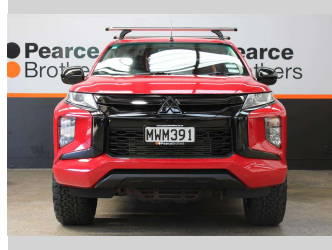

2020 Mitsubishi Triton GLXR, MANUAL, 20" MAGS

Purchase Price **\$30,990**
Includes GST, Registration & Licensing

Finance may be available on this vehicle. Ask one of our friendly staff for more information.

Body Style
4 door, SXS

Odometer
73,375 km

Engine
2442 cc, Internal Combustion

Fuel Type
Diesel

Transmission
MANUAL

Wheels
-

VIN
MMAJJKK10KH014531

Interior
-