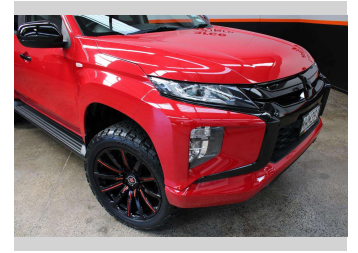

2020 Mitsubishi Triton GLXR, MANUAL, 20" MAGS

Purchase Price **\$30,990**
Includes GST, Registration & Licensing

Finance may be available on this vehicle. Ask one of our friendly staff for more information.

Body Style
4 door, SXS

Odometer
73,375 km

Engine
2442 cc, Internal Combustion

Fuel Type
Diesel

Transmission
MANUAL

Wheels
-

VIN
MMAJJKK10KH014531

Interior
-